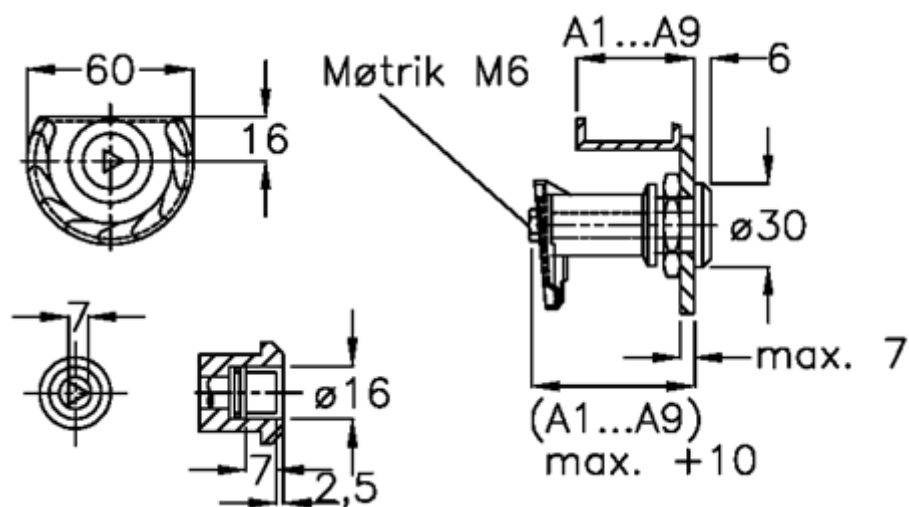

Data Sheet

Article number: 209180211

Description: E+G Door lock
GN 119-DK-A1-NI

Measures

Door + frame thickness = 17-25

Measure type = A1